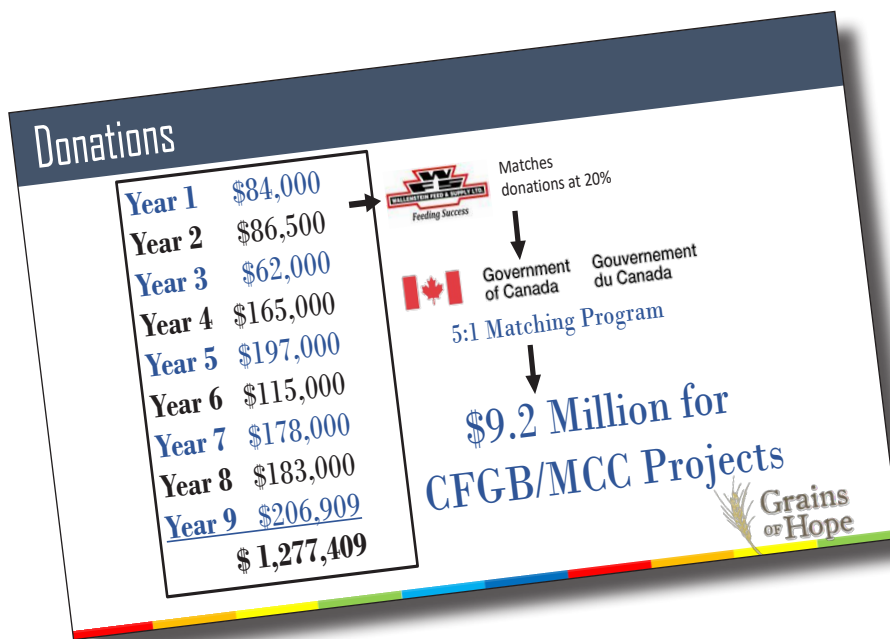

Grains of Hope

Farmers Helping Farmers Around the World

Of the 1 billion hungry people in the world, 70% of them are farmers and their families. These individuals often go hungry because they lack the basic skills, knowledge and resources to grow their own food.

Grains of Hope provides you with an opportunity to make a tangible difference in the lives of these farmers. Through our wonderful partners - **Canadian Foodgrains Bank (CFGB)** and **MCC Ontario** - the donations made through Grains of Hope go directly to providing necessary skills and resources to farmers in the developing world.

Even a small donation makes a big difference. With the Canadian government's matching program, every dollar donated becomes \$6 to be spent on food and water programs.

If you are interested in participating, please fill out the form on the back and return it to the WFS office.